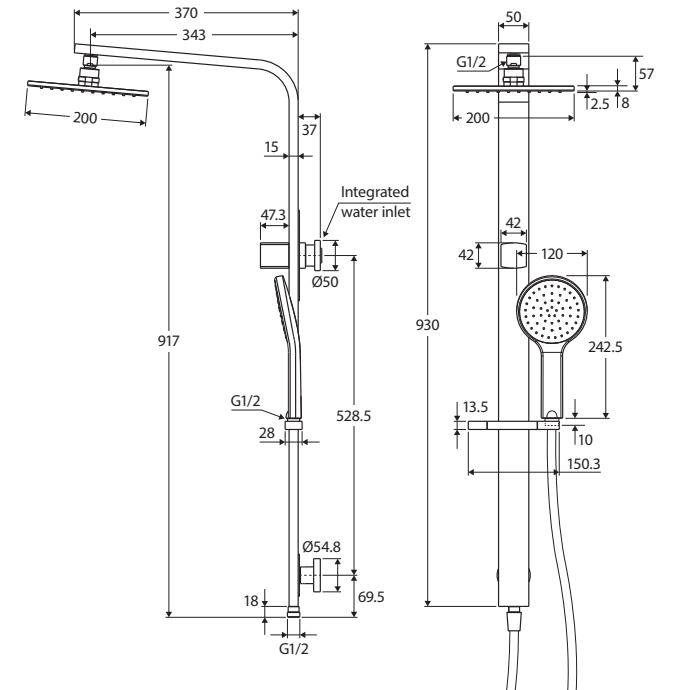

Cleaning & Care

- Regularly clean with mild soapy water using a microfibre cloth.
- In highly polluted or coastal locations, we recommend cleaning 2-3 times per week.
- Do not use harsh detergents, bleach, cream cleaners or citrus based cleaners. These substances are abrasive and will damage the surface.
- Do not use undue pressure and wipe in one direction only.

While we aim to ensure specifications are correct at the time of publication, Fienza reserves the right to make modifications without prior notice. Physical colour may vary from image shown. All measurements are shown in millimetres. Always use physical product measurements for mark-ups and roughing-in as the technical drawing may differ from actual product received.